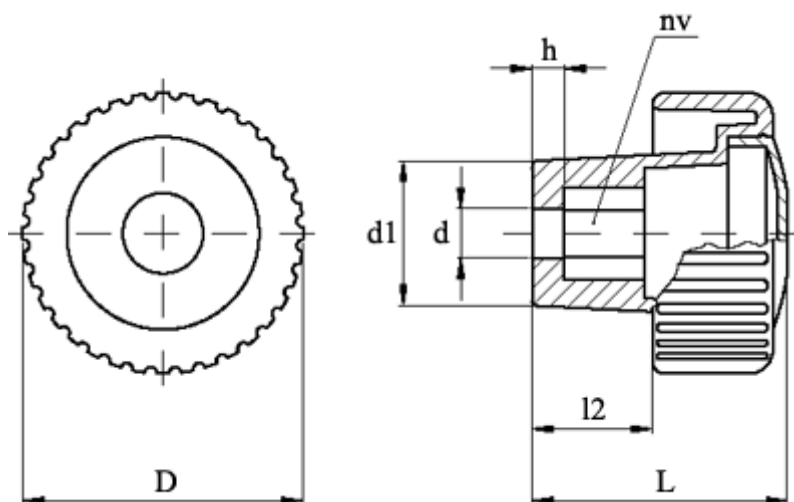

Article number: 23021387112

Description: E+G Knurled knob
MCT.35 EH-5 C2, Orange centre cap

Measures

D = 35
d = 5
d1 = 18.0
h = 4
L = 32
l2 = 15
NV = 8